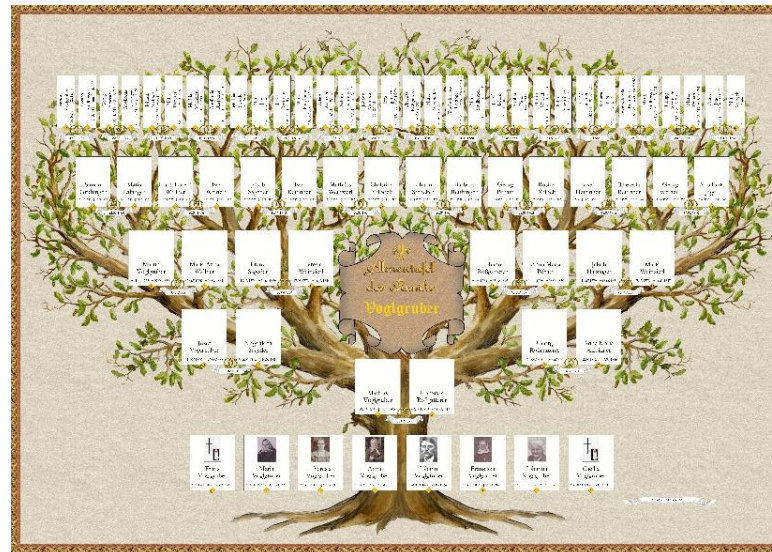

Ergebnis ist eine GEDCOM-Datei

- Grafik erstellen mit Familienbande-genealogie
- Software unter familienbande-genealogie.de
- Kostenlos für Windows / Mac / Linux
- Einlesen der vorher erstellten GEDCOM-Datei
- Ergebnis: