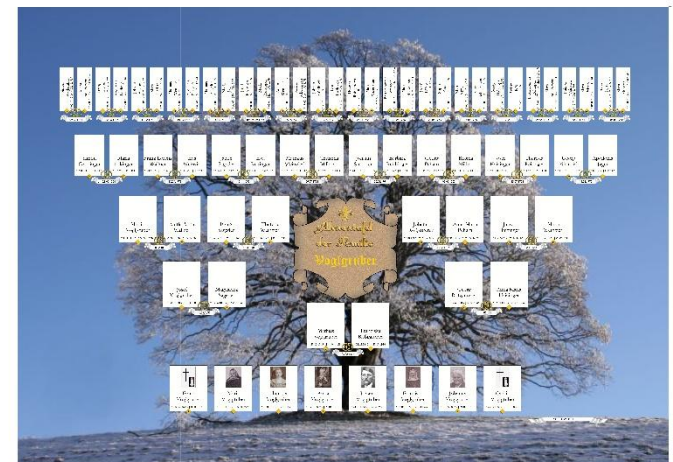

Weitere Vorlagen

- www.familienbande-genealogie.de
  - Menüpunkt Vorlagen / Druck
  - Vorlagen sind mit etwas EDV-Kenntnissen leicht anpassbar