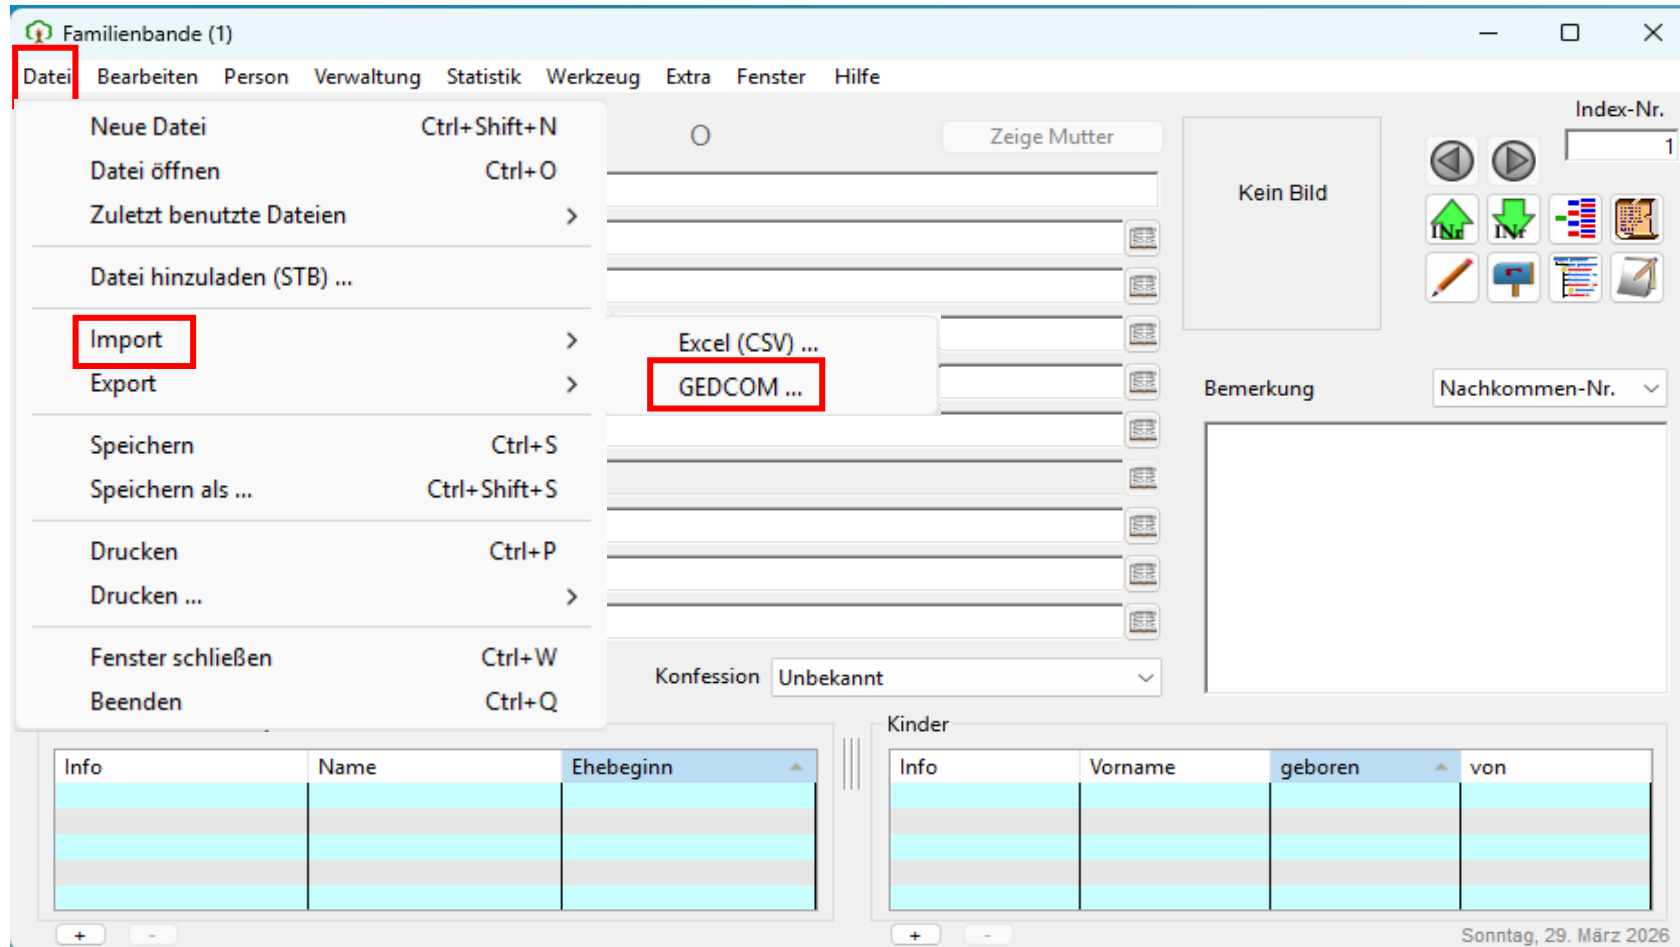

familienbande-genealogie

GEDCOM ←